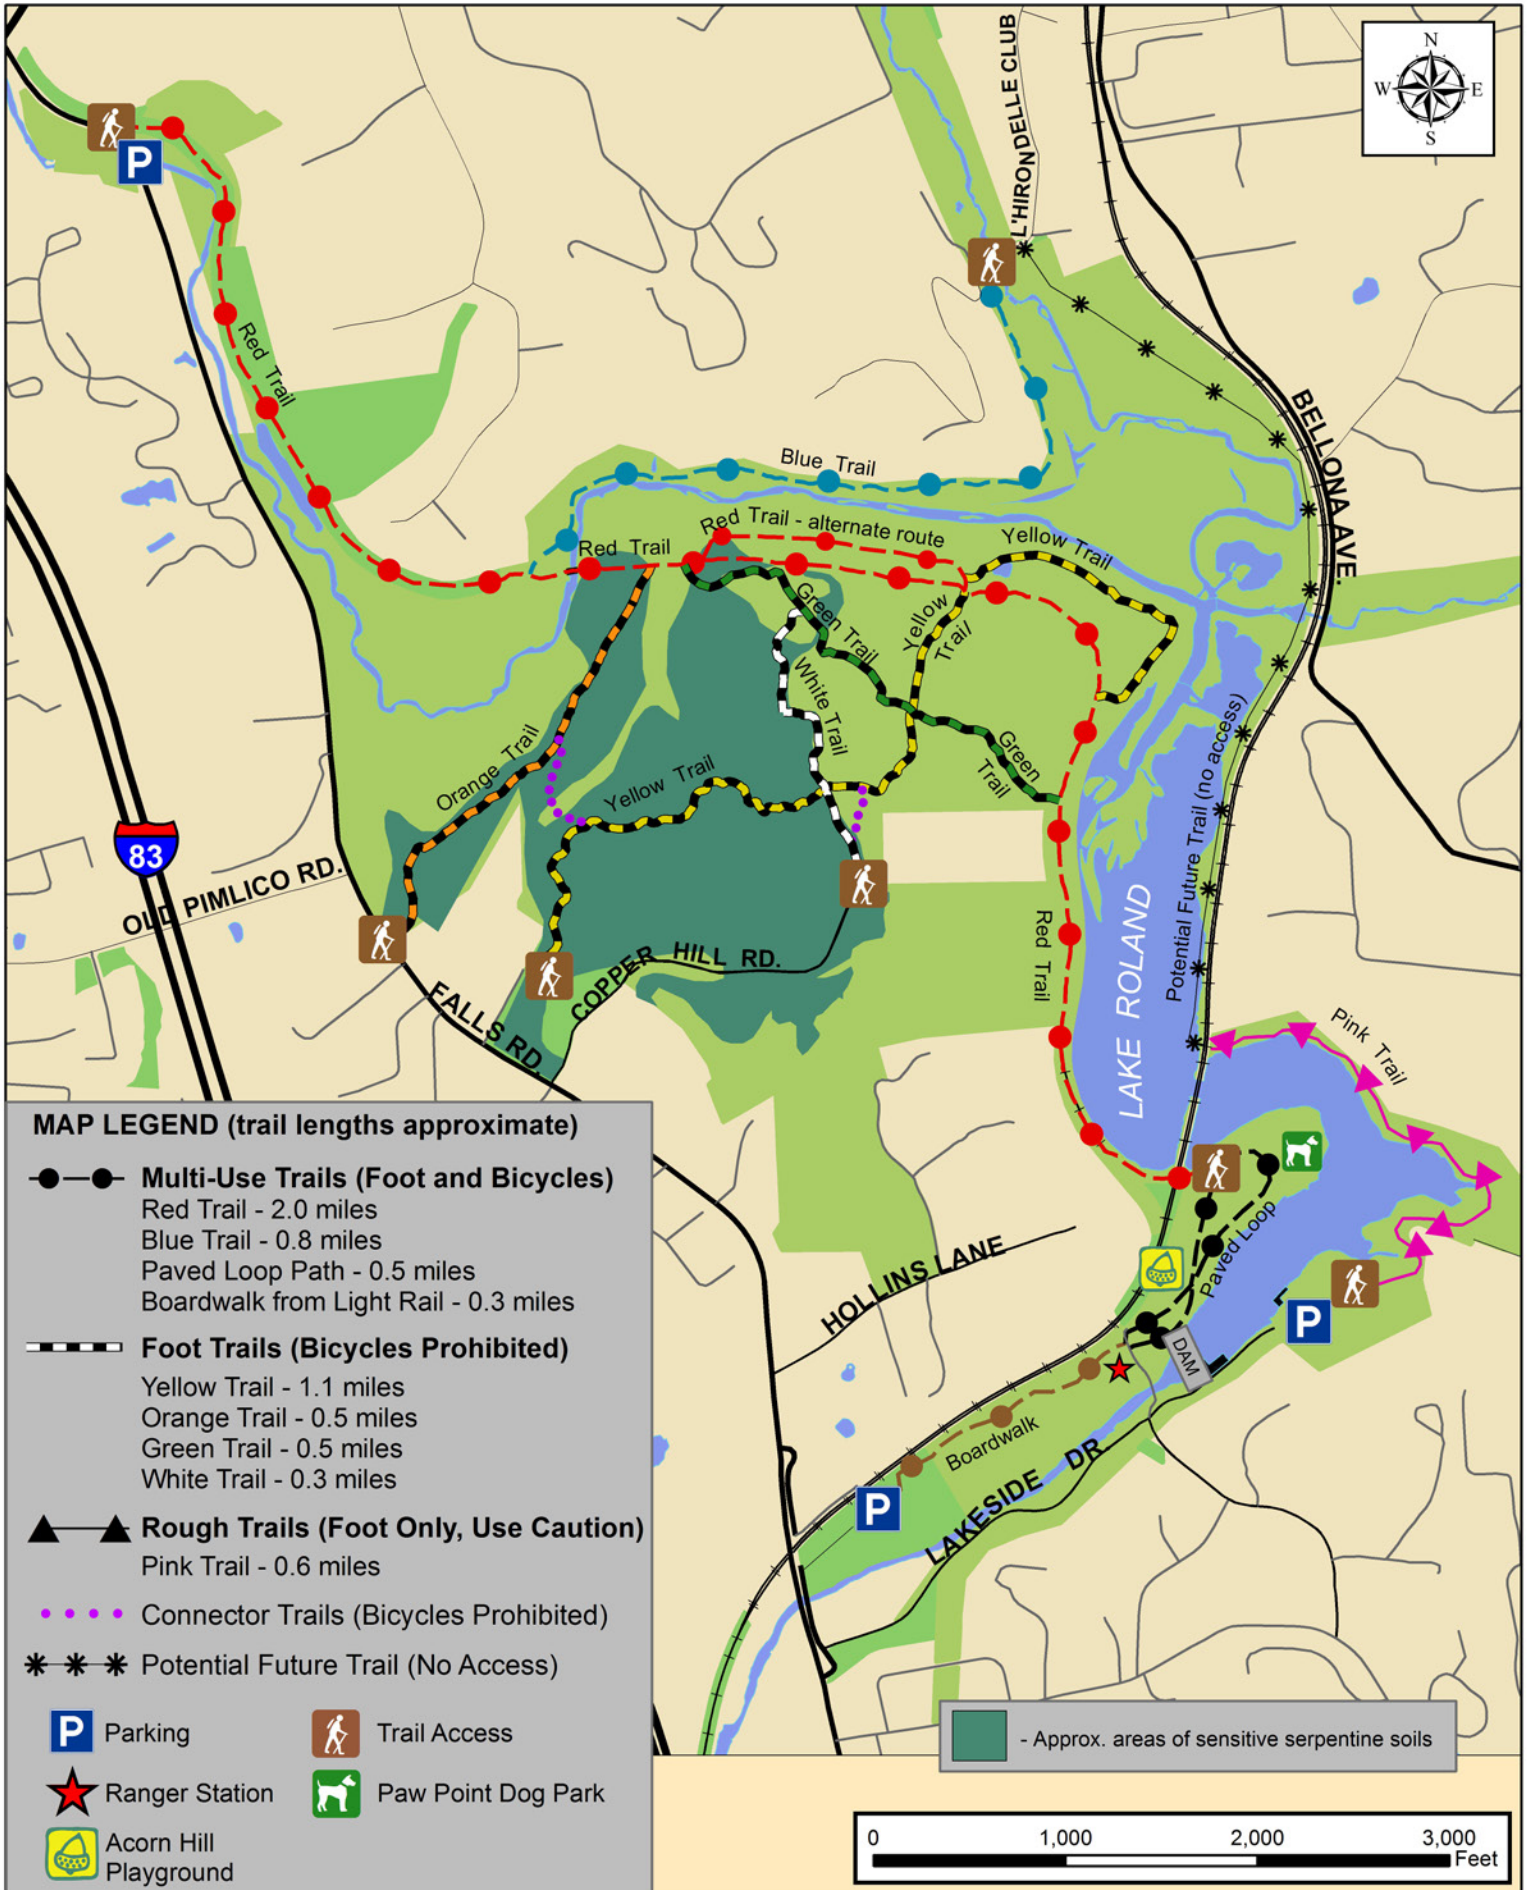

LAKE ROLAND TRAILS

Displayed park property boundaries and extent of serpentine soils are approximate and not to be considered authoritative. Trails captured through the use of GPS equipment. Map created by the Baltimore County Department of Recreation and Parks, Revised June, 2014.