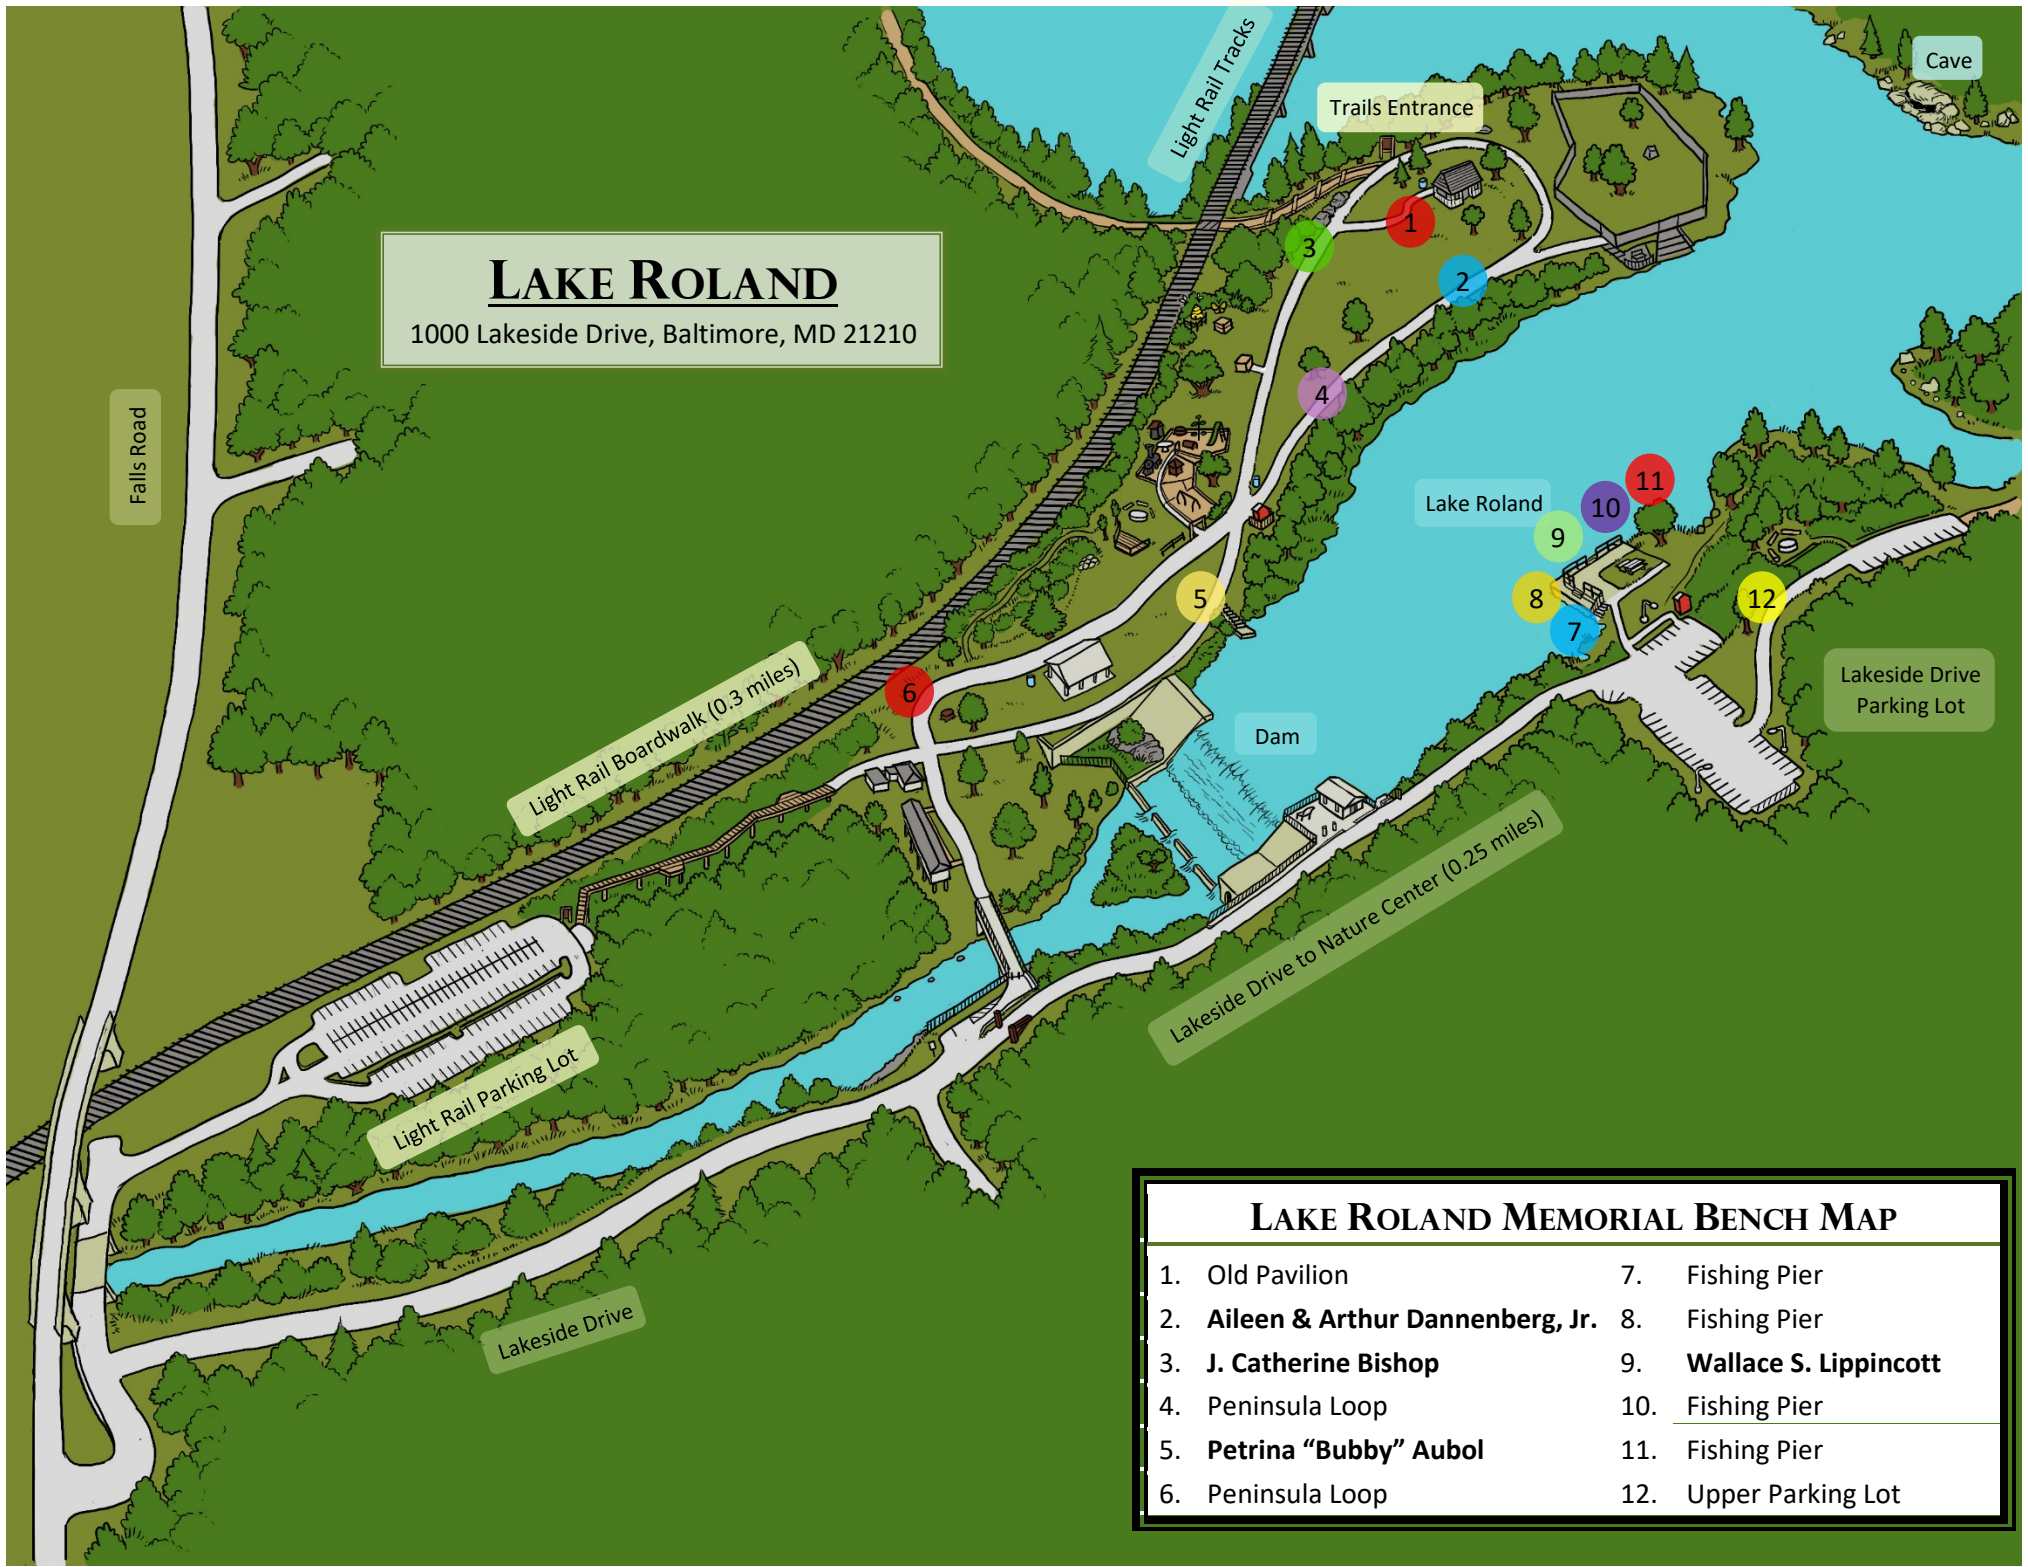

LAKE ROLAND

1000 Lakeside Drive, Baltimore, MD 21210

LAKE ROLAND MEMORIAL BENCH MAP

- | | |
|---|---------------------------------|
| 1. Old Pavilion | 7. Fishing Pier |
| 2. Aileen & Arthur Dannenberg, Jr. | 8. Fishing Pier |
| 3. J. Catherine Bishop | 9. Wallace S. Lippincott |
| 4. Peninsula Loop | 10. Fishing Pier |
| 5. Petrina "Bubby" Aubol | 11. Fishing Pier |
| 6. Peninsula Loop | 12. Upper Parking Lot |